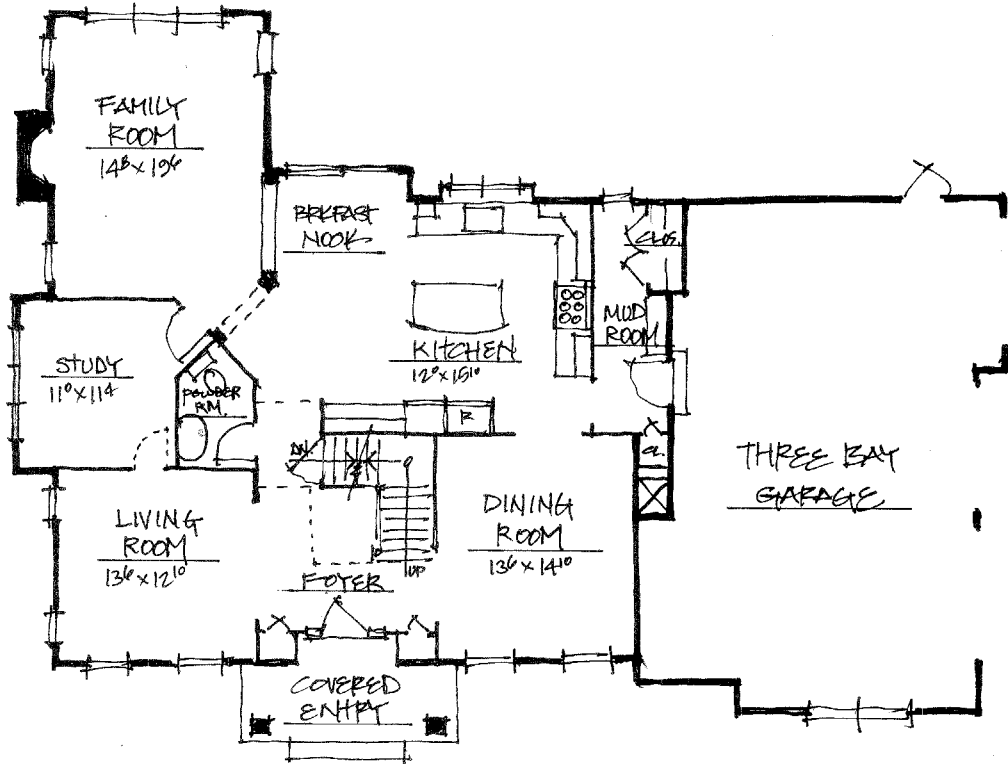

WILLOW POND FARM

— G L A S T O N B U R Y —

The Williams

CONTACT:

Therese Nuzzolo

860-888-9864

Email: Tnuzzolo@bhhsne.com

3400 SQ. FT. TOTAL

4 BEDROOMS

3 FULL & 1 HALF BATH

3 CAR GARAGE

BERKSHIRE | New England
HATHAWAY | Properties
HomeServices

WILLOWPONDFAARMGLASTONBURY.COM

Derby Way, Glastonbury, CT

WILLOW POND FARM
— GLASTONBURY —

The Williams

3400 sq. ft. Total

WILLOWPOND FARM GLASTONBURY.COM

Derby Way, Glastonbury, CT