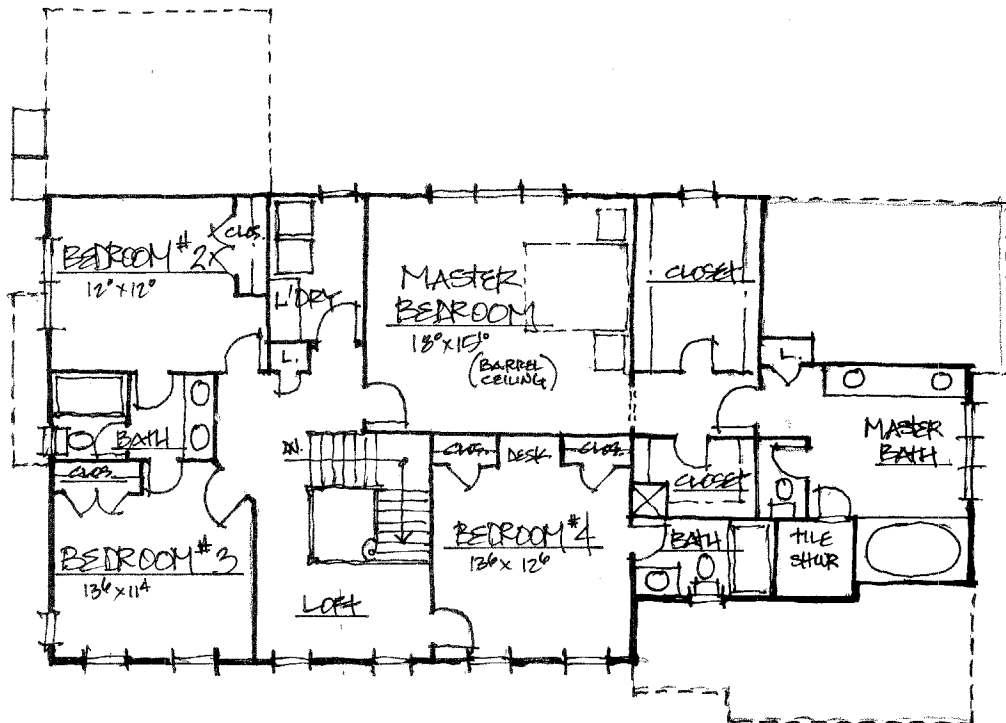

4 BEDROOMS

3 FULL & 1 HALF BATH

3 CAR GARAGE

BERKSHIRE | New England
HATHAWAY | Properties
HomeServices

WILLOWPONDFAARMGLASTONBURY.COM

Derby Way, Glastonbury, CT

WILLOW POND FARM
— GLASTONBURY —

The Williams

3400 sq. ft. Total

WILLOWPOND FARM GLASTONBURY.COM

Derby Way, Glastonbury, CT