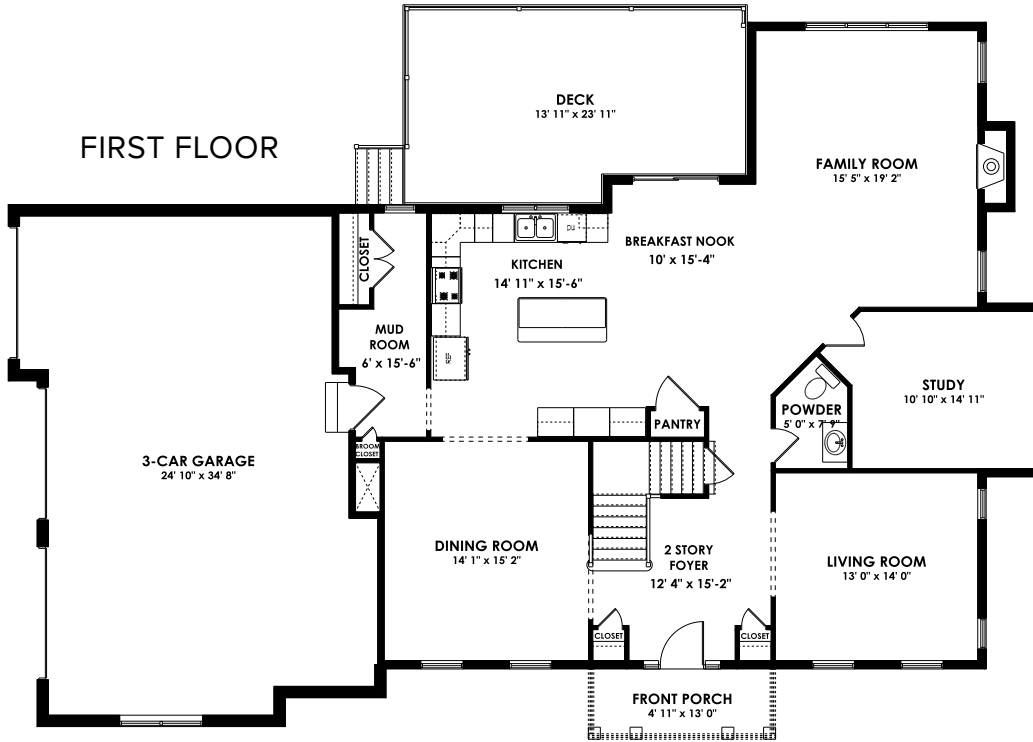

4 BEDROOMS

3 FULL & 1 HALF BATH

3 CAR GARAGE

BERKSHIRE | New England
HATHAWAY | Properties
HomeServices

WILLOWPONDFAARMGLASTONBURY.COM

Derby Way, Glastonbury, CT

WILLOW POND FARM
— GLASTONBURY —

The Williams Grand

3,800 sq. ft. Total

FIRST FLOOR

SECOND FLOOR