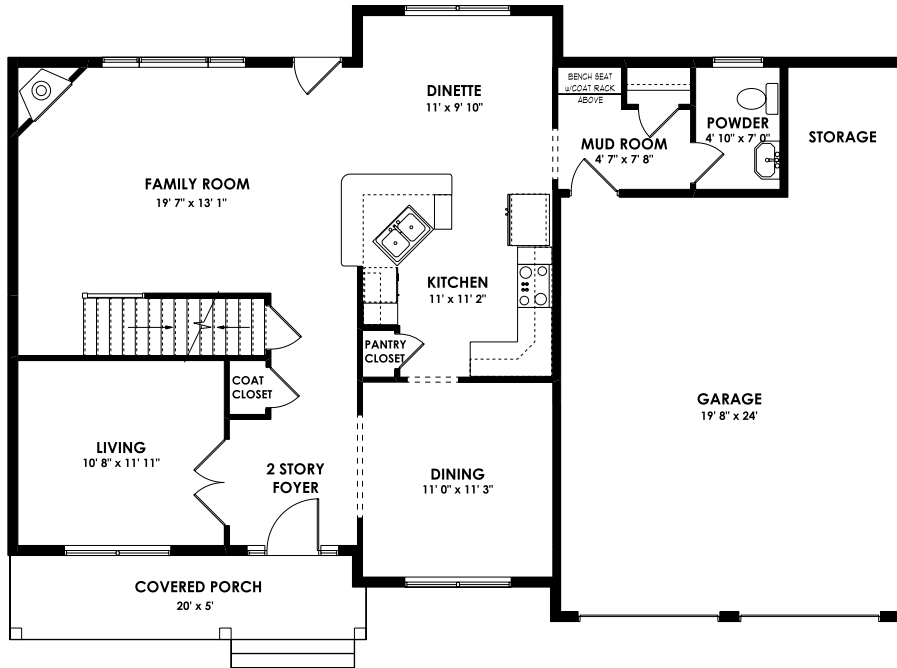

2,396 SQ. FT. TOTAL

3-4 BEDROOMS

2 FULL & 1 HALF BATH

2 CAR GARAGE

Offered at Willow Pond Court.
Other similar designs and sizes available.

WILLOWPONDFAIRMGASTONBURY.COM

Willow Pond Court, Glastonbury, CT

WILLOW POND FARM
— GLASTONBURY —

The Gideon

First Floor 1080 sq. ft.
Second Floor 1316 sq. ft.

FIRST FLOOR

1080 S.F.

SECOND FLOOR

1316 S.F.