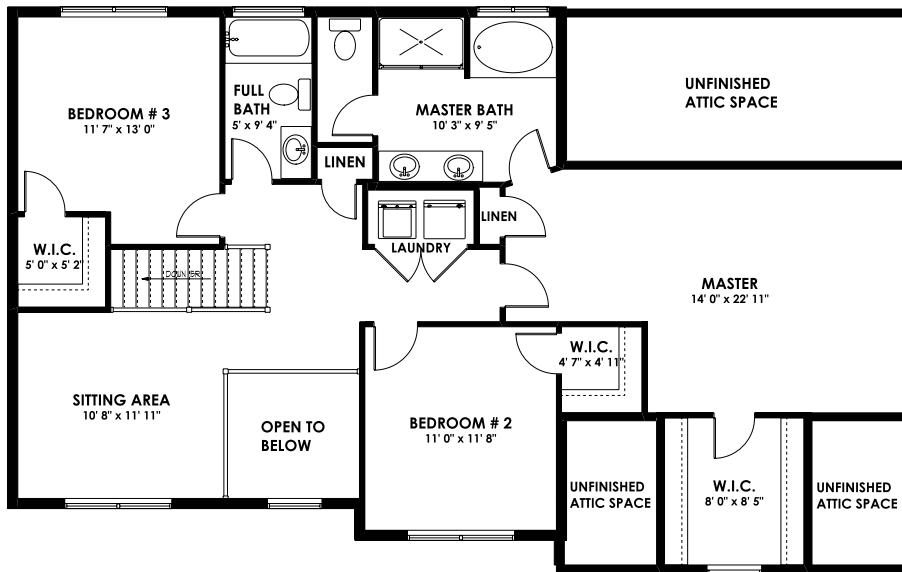

2,396 SQ. FT. TOTAL

3-4 BEDROOMS

2 FULL & 1 HALF BATH

2 CAR GARAGE

Offered at Willow Pond Court.
Other similar designs and sizes available.

WILLOWPONDFAIRMGASTONBURY.COM

Willow Pond Court, Glastonbury, CT

WILLOW POND FARM
— GLASTONBURY —

The Gideon

First Floor 1080 sq. ft.
Second Floor 1316 sq. ft.

FIRST FLOOR

1080 S.F.

SECOND FLOOR

1316 S.F.