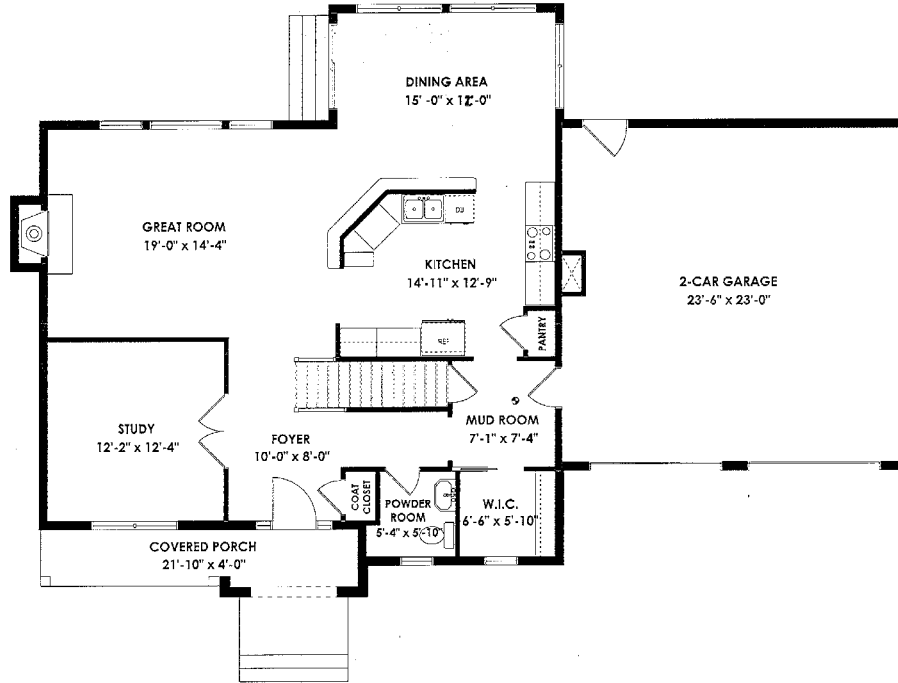

**2 FULL & 1 HALF BATH**

**2 CAR GARAGE**

Offered at Willow Pond Court.

Other similar designs and sizes available.

[WILLOWPONDFAARMGLASTONBURY.COM](http://WILLOWPONDFAARMGLASTONBURY.COM)

Willow Pond Court, Glastonbury, CT

## The Gideon Grand

First Floor 1197 sq. ft.  
Second Floor 1627 sq. ft.

FIRST FLOOR

1197

SECOND FLOOR

1627 S.F.