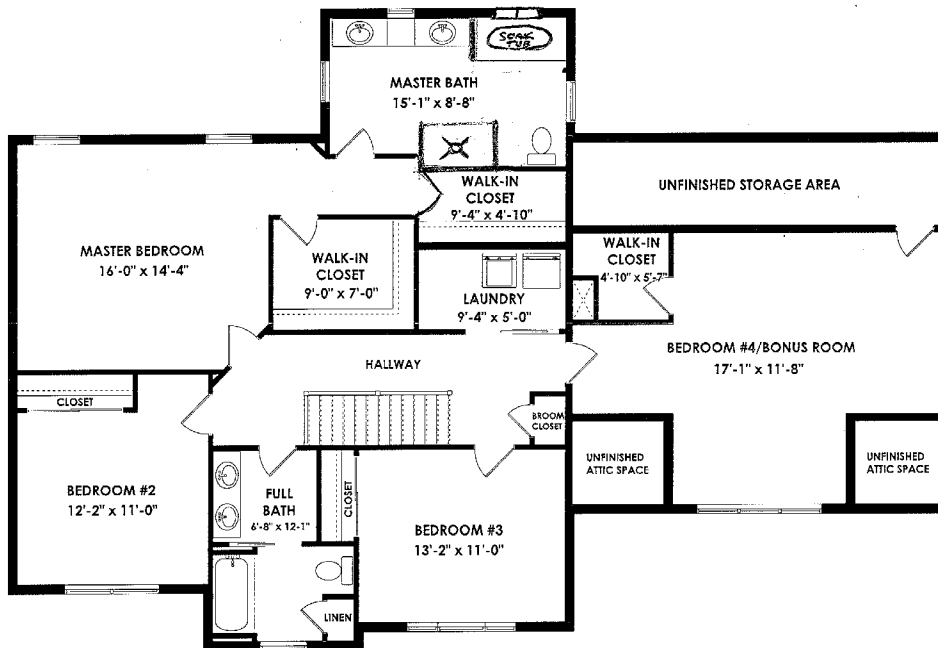

**2 FULL & 1 HALF BATH**

**2 CAR GARAGE**

Offered at Willow Pond Court.

Other similar designs and sizes available.

[WILLOWPONDFAARMGLASTONBURY.COM](http://WILLOWPONDFAARMGLASTONBURY.COM)

Willow Pond Court, Glastonbury, CT

## The Gideon Grand

First Floor 1197 sq. ft.  
Second Floor 1627 sq. ft.

FIRST FLOOR

1197

SECOND FLOOR

1627 S.F.